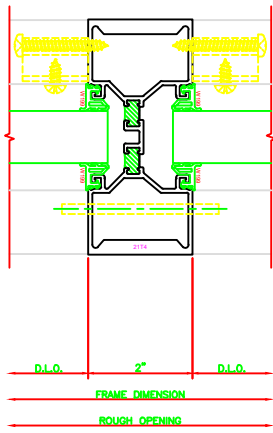

402 O.G. JAMB  
 SERIES: 403X - 2" X 4 1/2"  
 SHEARBLOCK

606 O.G. VERTICAL  
 SERIES: 403X - 2" X 4 1/2"  
 SHEARBLOCK

607 O.G. H.D. VERTICAL  
 SERIES: 403X - 2" X 4 1/2"  
 SHEARBLOCK

608 O.G. EXPANSION VERTICAL  
 SERIES: 403X - 2" X 4 1/2"  
 SHEARBLOCK

103 O.G. HEAD  
 SERIES: 403X - 2" X 4 1/2"  
 SHEARBLOCK

503 O.G. HORIZONTAL  
 SERIES: 403X - 2" X 4 1/2"  
 SHEARBLOCK

203 O.G. SILL  
 SERIES: 403X - 2" X 4 1/2"  
 SHEARBLOCK