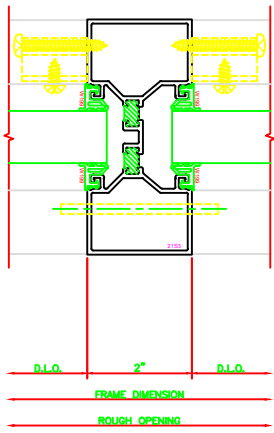

402 O.G. JAMB  
 SERIES: 403X - 2" X 4 1/2"  
 SHEARBLOCK

606 O.G. VERTICAL  
 SERIES: 403X - 2" X 4 1/2"  
 SHEARBLOCK

607 O.G. H.D. VERTICAL  
 SERIES: 403X - 2" X 4 1/2"  
 SHEARBLOCK

608 O.G. EXPANSION VERTICAL  
 SERIES: 403X - 2" X 4 1/2"  
 SHEARBLOCK

103 O.G. HEAD  
 SERIES: 403X - 2" X 4 1/2"  
 SHEARBLOCK

503 O.G. HORIZONTAL  
 SERIES: 403X - 2" X 4 1/2"  
 SHEARBLOCK

203 O.G. SILL  
 SERIES: 403X - 2" X 4 1/2"  
 SHEARBLOCK