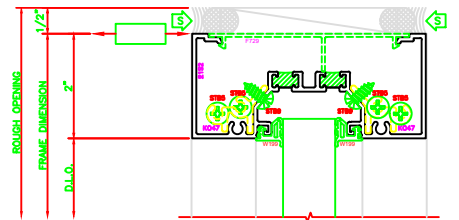

402 O.G. JAMB  
 SERIES: 403X - 2" X 4 1/2"  
 SHEARBLOCK

606 O.G. VERTICAL  
 SERIES: 403X - 2" X 4 1/2"  
 SHEARBLOCK

607 O.G. H.D. VERTICAL  
 SERIES: 403X - 2" X 4 1/2"  
 SHEARBLOCK

608 O.G. EXPANSION VERTICAL  
 SERIES: 403X - 2" X 4 1/2"  
 SHEARBLOCK

103 O.G. HEAD  
 SERIES: 403X - 2" X 4 1/2"  
 SHEARBLOCK

503 O.G. HORIZONTAL  
 SERIES: 403X - 2" X 4 1/2"  
 SHEARBLOCK

203 O.G. SILL  
 SERIES: 403X - 2" X 4 1/2"  
 SHEARBLOCK