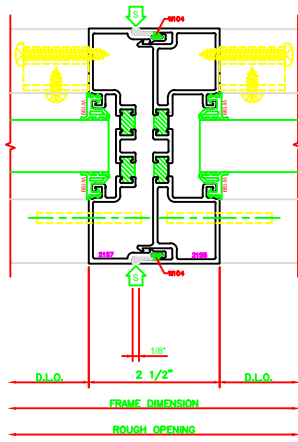

402 O.G. JAMB  
 SERIES: 403X - 2" X 4 1/2"  
 SHEARBLOCK

606 O.G. VERTICAL  
 SERIES: 403X - 2" X 4 1/2"  
 SHEARBLOCK

607 O.G. H.D. VERTICAL  
 SERIES: 403X - 2" X 4 1/2"  
 SHEARBLOCK

608 O.G. EXPANSION VERTICAL  
 SERIES: 403X - 2" X 4 1/2"  
 SHEARBLOCK

103 O.G. HEAD  
 SERIES: 403X - 2" X 4 1/2"  
 SHEARBLOCK

503 O.G. HORIZONTAL  
 SERIES: 403X - 2" X 4 1/2"  
 SHEARBLOCK

203 O.G. SILL  
 SERIES: 403X - 2" X 4 1/2"  
 SHEARBLOCK